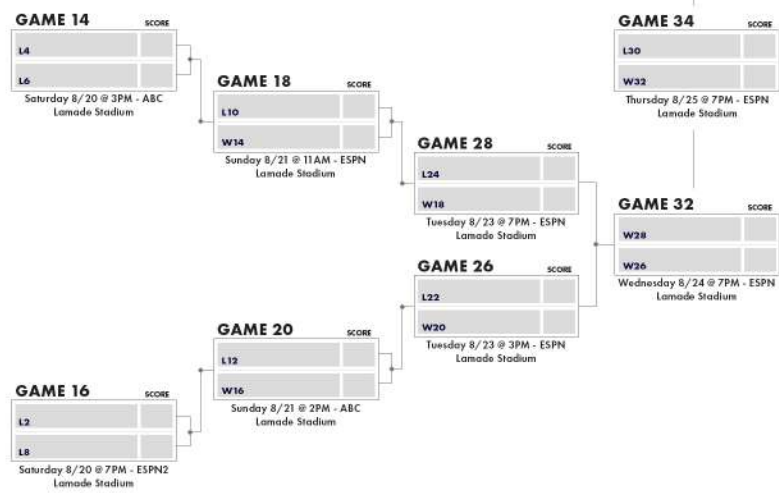

# 2022 LITTLE LEAGUE BASEBALL® WORLD SERIES

WILLIAMSPORT, PENNSYLVANIA | AUGUST 17-28

## UNITED STATES BRACKET

## INTERNATIONAL BRACKET

WINNER'S BRACKET

WINNER'S BRACKET

ELIMINATION BRACKET

ELIMINATION BRACKET

\*\*\* All Little League Baseball® World Series games will be televised on ESPN, ESPN2, or ABC. All games held at Howard J. Lamade or Volunteer Stadium, Little League International - South Williamsport, Pennsylvania - Schedule subject to change. \*\*\*