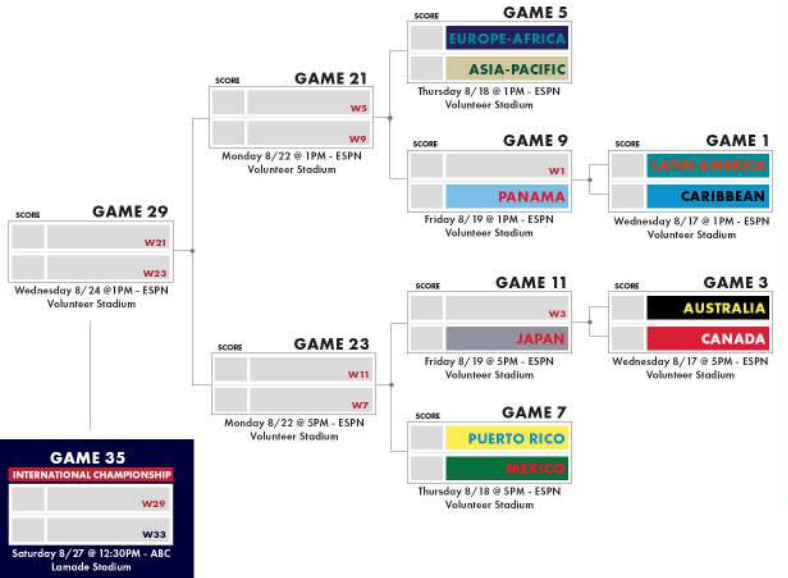

# 2022 LITTLE LEAGUE BASEBALL® WORLD SERIES

WILLIAMSPORT, PENNSYLVANIA | AUGUST 17-28

## UNITED STATES BRACKET

## INTERNATIONAL BRACKET

WINNER'S BRACKET

WINNER'S BRACKET

ELIMINATION BRACKET

ELIMINATION BRACKET

\*\*\* All Little League Baseball® World Series games will be televised on ESPN, ESPN2, or ABC. All games held at Howard J. Lamade or Volunteer Stadium, Little League International - South Williamsport, Pennsylvania - Schedule subject to change. \*\*\*