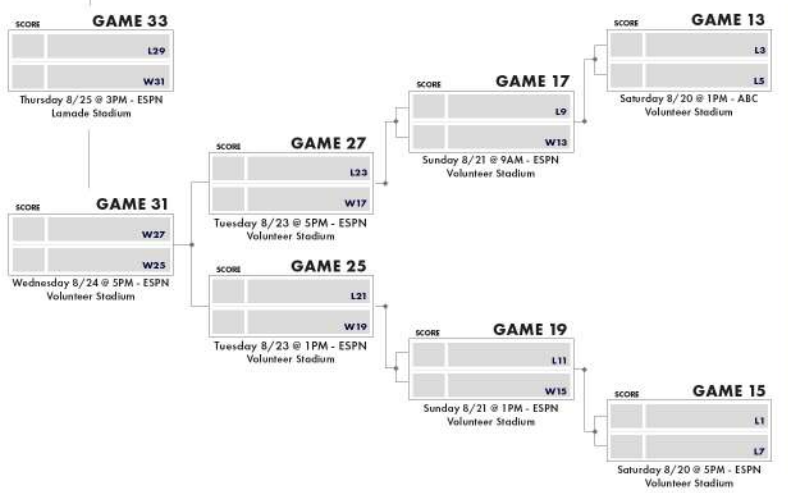

# 2022 LITTLE LEAGUE BASEBALL® WORLD SERIES

WILLIAMSPORT, PENNSYLVANIA | AUGUST 17-28

## UNITED STATES BRACKET

## INTERNATIONAL BRACKET

WINNER'S BRACKET

WINNER'S BRACKET

ELIMINATION BRACKET

ELIMINATION BRACKET

\*\*\* All Little League Baseball® World Series games will be televised on ESPN, ESPN2, or ABC. All games held at Howard J. Lamade or Volunteer Stadium, Little League International - South Williamsport, Pennsylvania - Schedule subject to change. \*\*\*