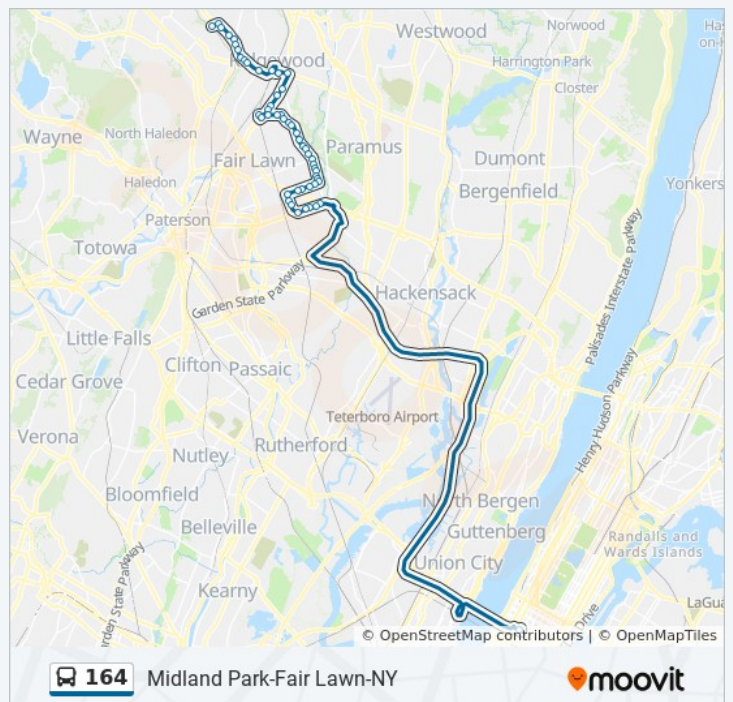

164 bus Info

Direction: Paramus Arcola

Stops: 49

Trip Duration: 42 min

Line Summary:

AveDivision Avenue, Hasbrouck Heights

Boulevard at Franklin
Ave216 Boulevard, Hasbrouck Heights

Boulevard at Central
Ave302 Boulevard, Hasbrouck Heights