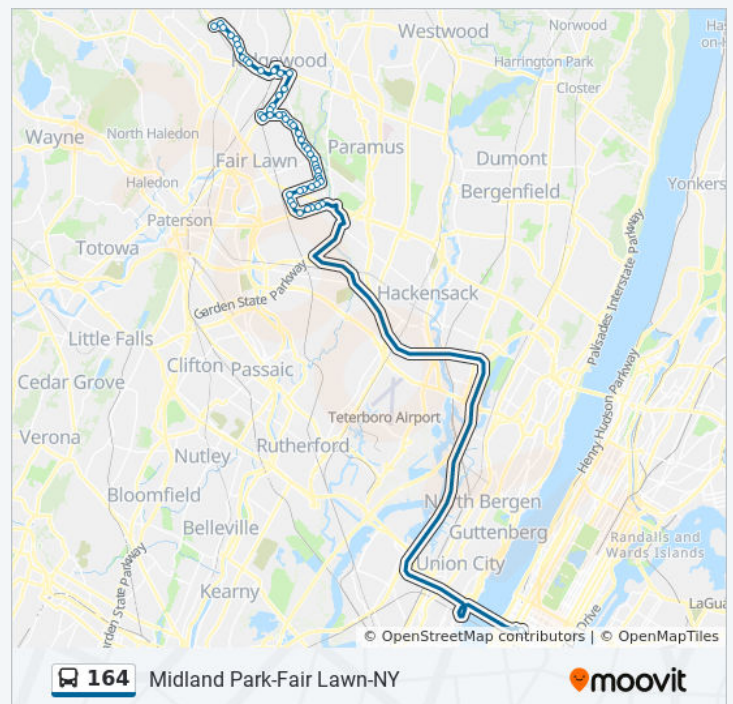

164 bus Info

Direction: 164x New York Express

Stops: 37

Trip Duration: 55 min

Line Summary:

Maple Ave at Van Allen
Rd583 Maple Avenue, Glen Rock

Maple Ave at Rock Rd

Harding Plaza at Borough Hall