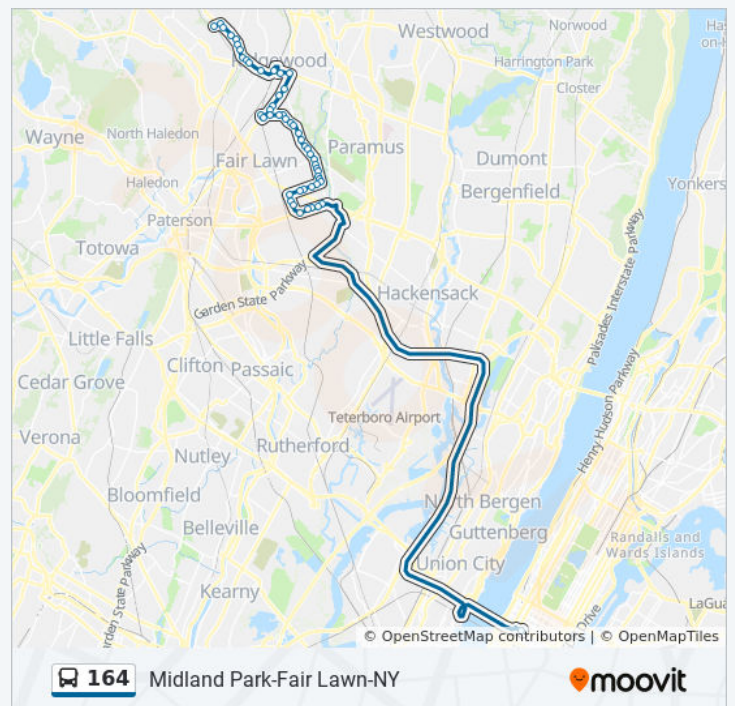

Saddle River Rd at Rt. 80

Ramp187 Saddle River Road, Saddle Brook

Saddle River Rd at Rochelle

Pkwy314 Saddle River Road, Saddle Brook

Saddle River Rd at Mayhill

St440 Saddle River Road, Saddle Brook

Saddle River Rd at Pehle

Ave495 Saddle River Road, Saddle Brook

Saddle River Rd at Bell

Ave586 Saddle River Road, Saddle Brook

164 bus Time Schedule

164e Hackensack Express Midland Pk Route

Timetable:

Sunday	Not Operational
Monday	2:50 PM - 9:50 PM
Tuesday	2:50 PM - 9:50 PM
Wednesday	2:50 PM - 9:50 PM
Thursday	2:50 PM - 9:50 PM
Friday	2:50 PM - 9:50 PM
Saturday	4:35 PM - 6:35 PM

164 bus Info

Direction: 164e Hackensack Express Midland Pk

Stops: 75

Trip Duration: 63 min

Line Summary:

Saddle River Rd at Oxford
Ave678 Saddle River, Saddle Brook

Saddle River Rd at Graham
Terrace753 Saddle River, Saddle Brook

Saddle River Rd at Danna
Way856 Saddle River, Fair Lawn

Saddle River Rd at South Broadway
Ave1 S, Fair Lawn

Saddle River Rd at Wyckoff
TerraceRed Mill Road, Fair Lawn

Rt-4 at Rt-208Virginia Dr, Fair Lawn