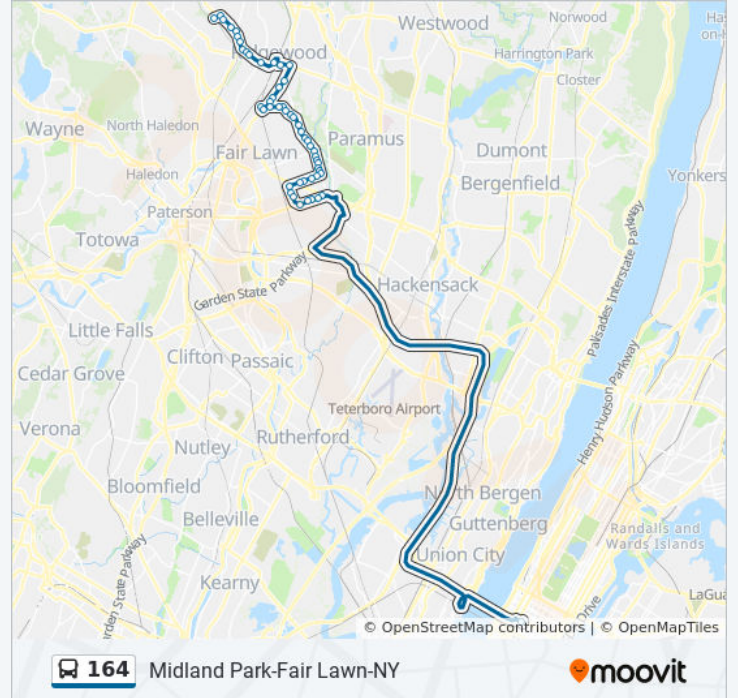

164 bus Info

Direction: 164b Midland Pk Express Via Morlot Ave

Stops: 51

Trip Duration: 57 min

Line Summary:

Saddle River Rd at Tierney
PI1 Maltese Drive, Fair Lawn

Saddle River Rd at Terhune PI

Saddle River Rd at Fair Lawn/Century Rd

Maple Ave at Park
Ave385 Maple Avenue, Glen Rock

South Maple Ave at Prospect
St274 Prospect Street, Ridgewood

East Ridgewood Ave at North Maple
Ave257 East Ridgewood Avenue, Ridgewood

Van Neste
Square20 Van Neste Square, Ridgewood

Wilsey Square at West Ridgewood
Ave10 Wilsey Square, Ridgewood

Godwin Ave at South Monroe
St268 Godwin Avenue, Ridgewood

Godwin Ave at Maltbie

Ave411 Godwin Avenue, Ridgewood

Godwin Ave at Cottage
St32 Godwin Avenue, Wyckoff