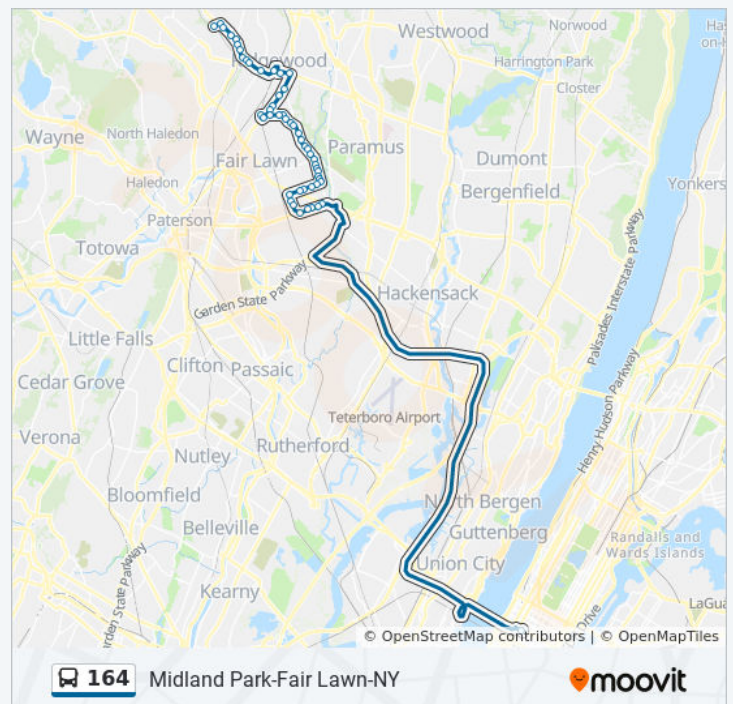

164 bus Info

Direction: 164x Midland Pk Express

Stops: 33

Trip Duration: 61 min

Line Summary:

Wilsey Square at West Ridgewood
Ave10 Wilsey Square, Ridgewood

Godwin Ave at South Monroe
St268 Godwin Avenue, Ridgewood