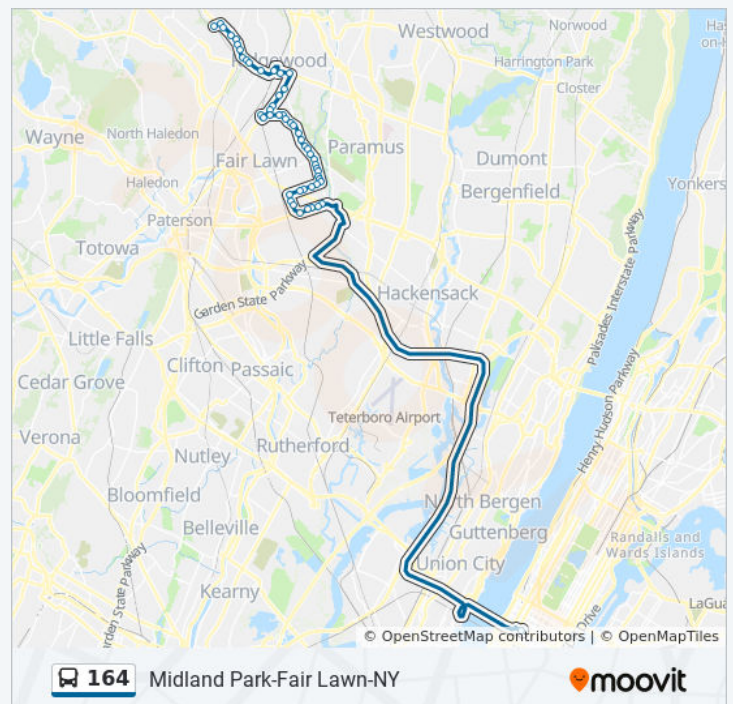

164 bus Info

Direction: Midland Park

Stops: 99

Trip Duration: 76 min

Line Summary:

AveDivision Avenue, Hasbrouck Heights

Boulevard at Franklin
Ave216 Boulevard, Hasbrouck Heights

Boulevard at Central
Ave302 Boulevard, Hasbrouck Heights