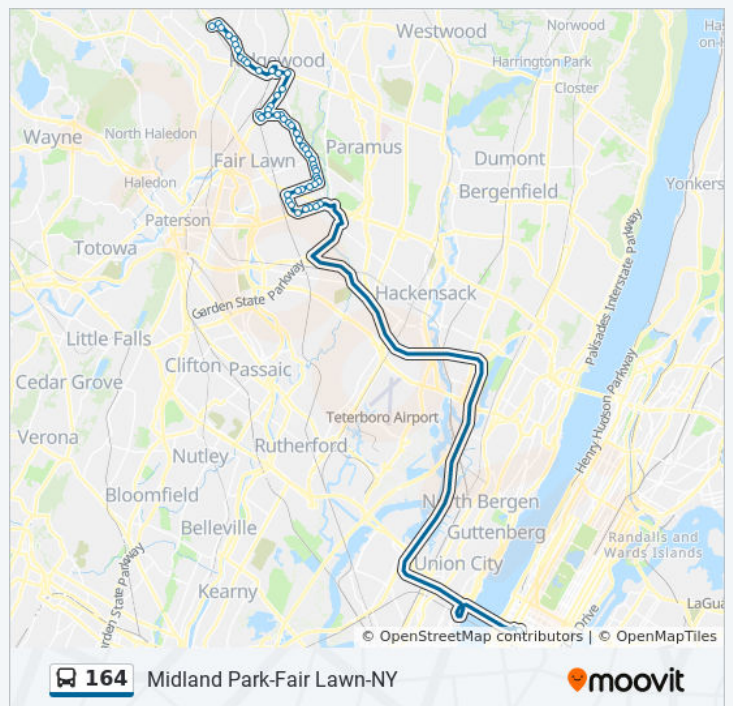

Stops: 78

Trip Duration: 64 min

Line Summary:

Maple Ave at Van Allen
Rd583 Maple Avenue, Glen Rock

Maple Ave at Rock Rd

Harding Plaza at Borough Hall

Rock Rd at Central
Ave3 Central Avenue, Glen Rock

Rock Rd at Ridge Rd434 Rock Road, Glen Rock